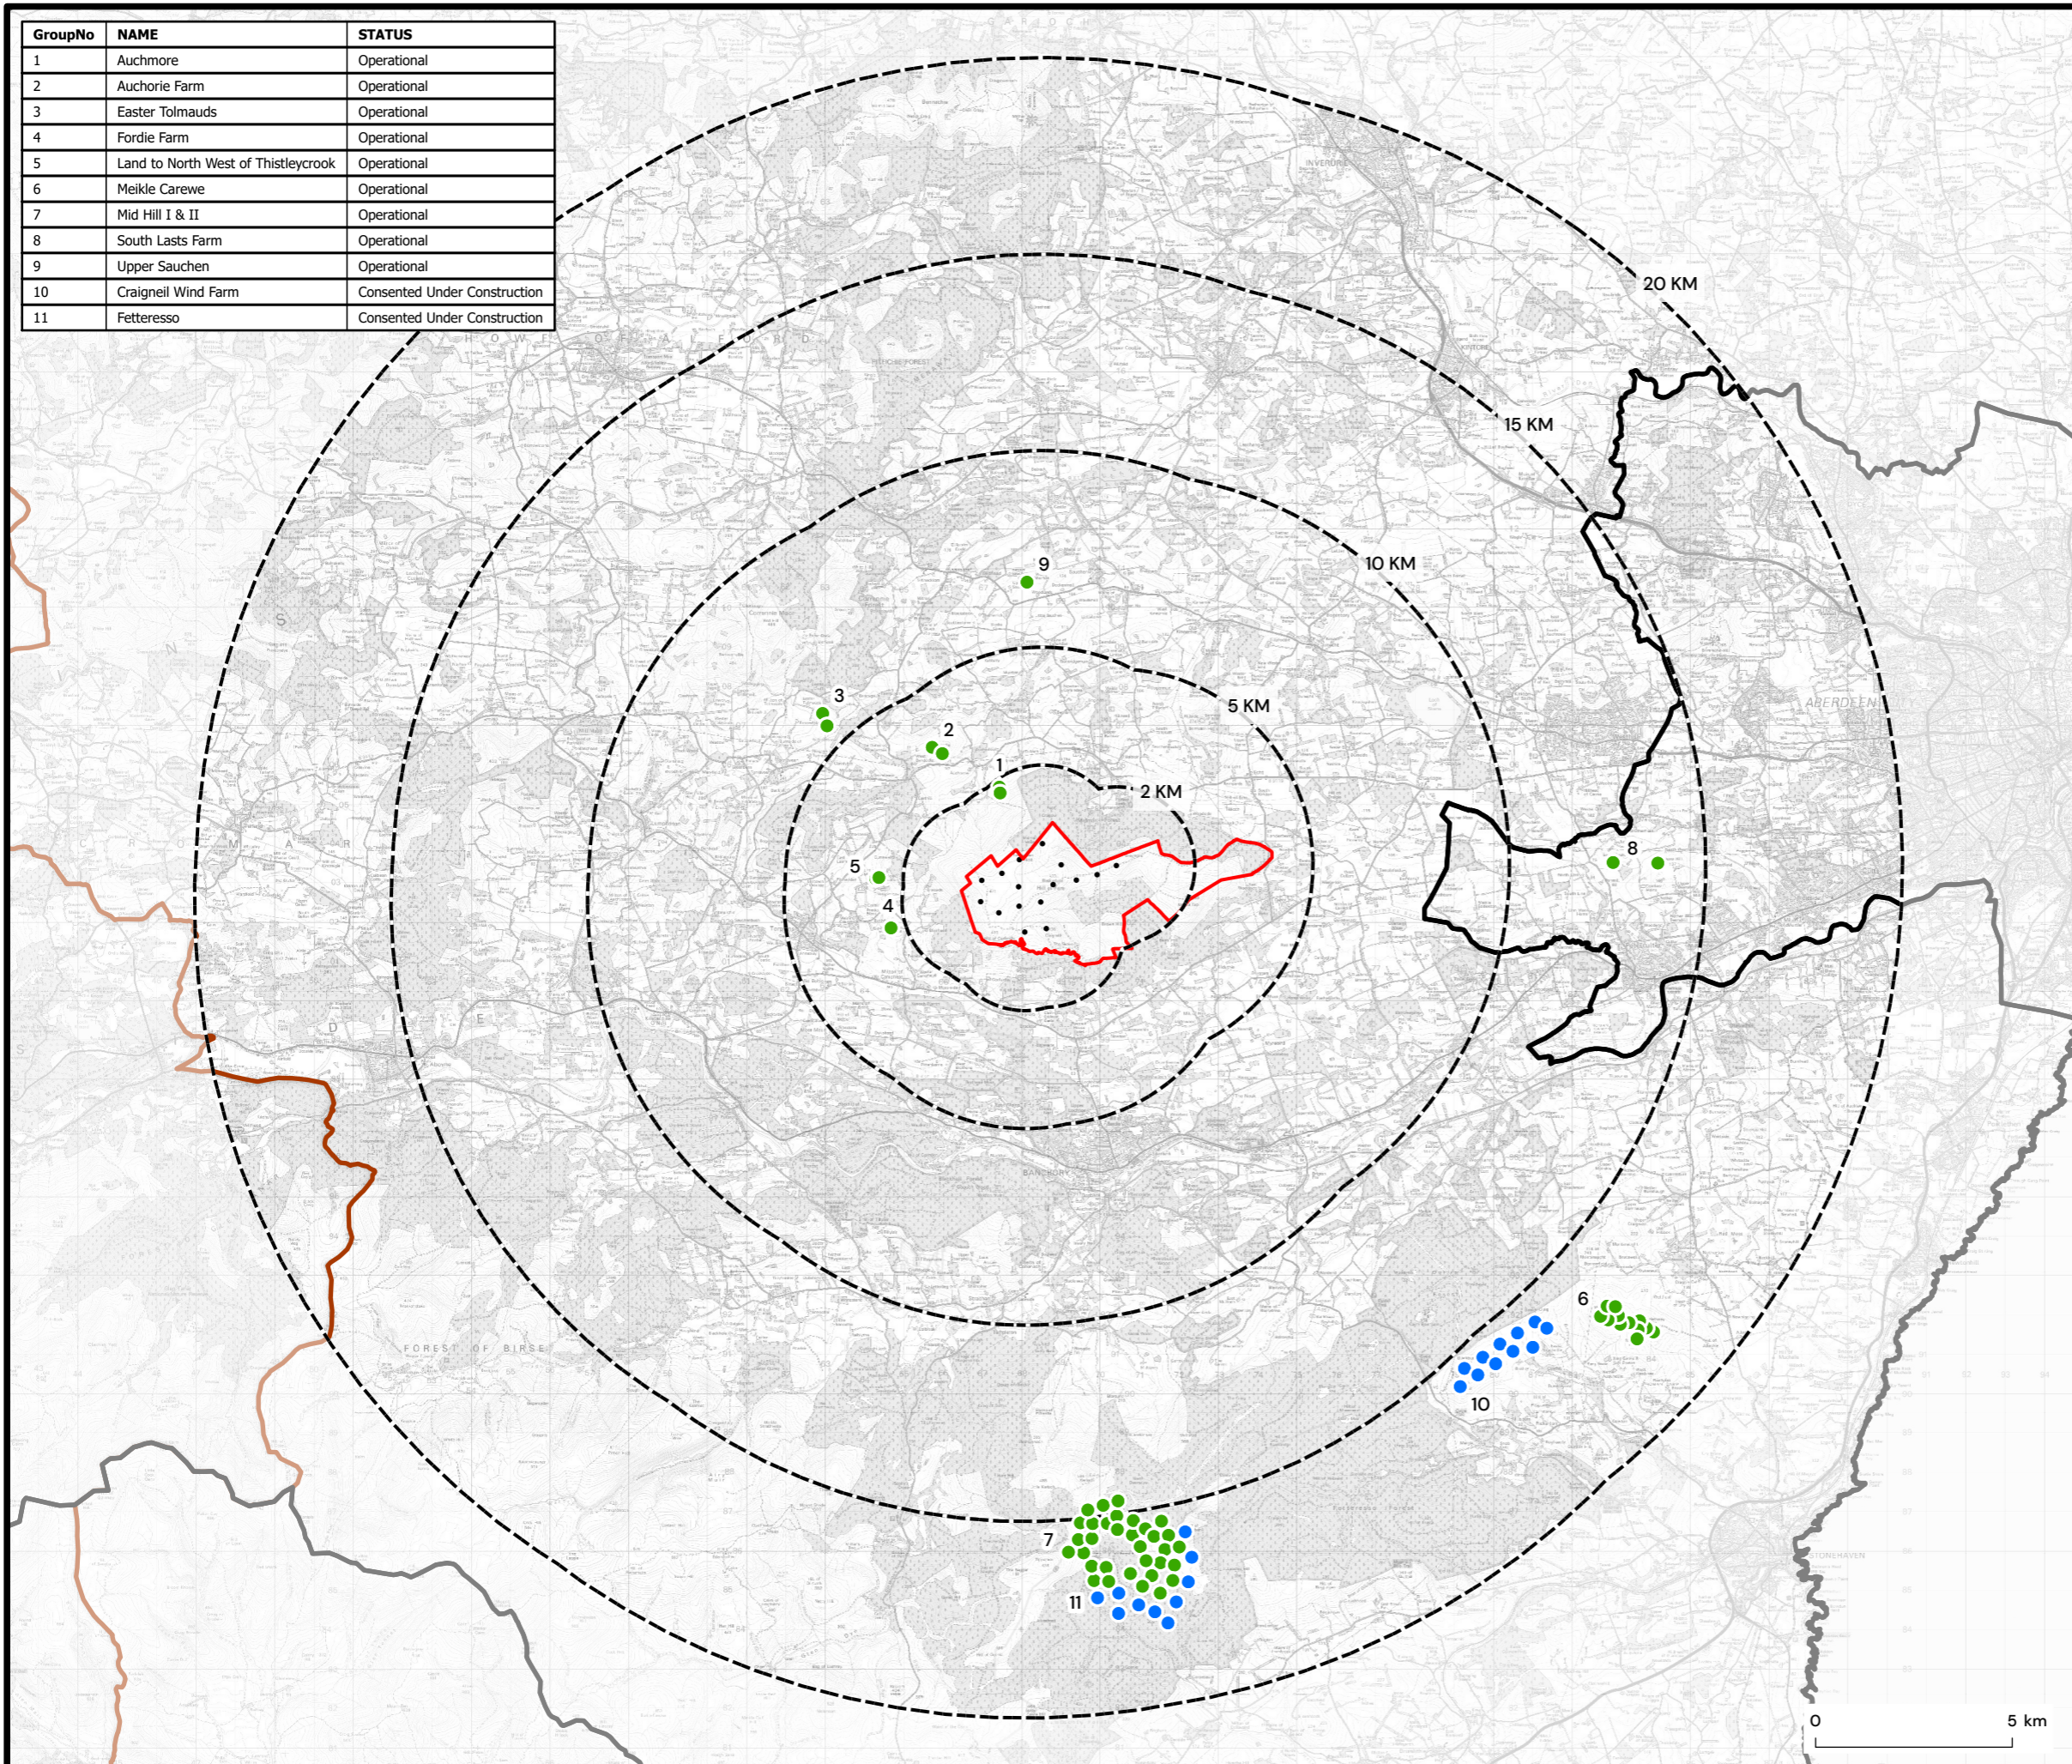

GroupNo	NAME	STATUS
1	Auchmore	Operational
2	Auchorie Farm	Operational
3	Easter Tolmauds	Operational
4	Fordie Farm	Operational
5	Land to North West of Thistleycrook	Operational
6	Meikle Carewe	Operational
7	Mid Hill I & II	Operational
8	South Lasts Farm	Operational
9	Upper Sauchen	Operational
10	Craigneil Wind Farm	Consented Under Construction
11	Fetteresso	Consented Under Construction

## HILL OF FARE WIND FARM

**FIGURE 6.28**  
**OTHER WIND FARMS**  
**WITHIN 20 KM**

© CROWN COPYRIGHT, ALL RIGHTS RESERVED.  
2023 LICENCE NUMBER 0100031673.

### KEY

- Site Boundary
  - Proposed Turbines
  - Study Area 20 km
  - District Boundary
  - Cairngorms National Park
- Other Wind Farms within 20 km
- Operational
  - Consented Under Construction

SCALE - 1:165,000 @ A3