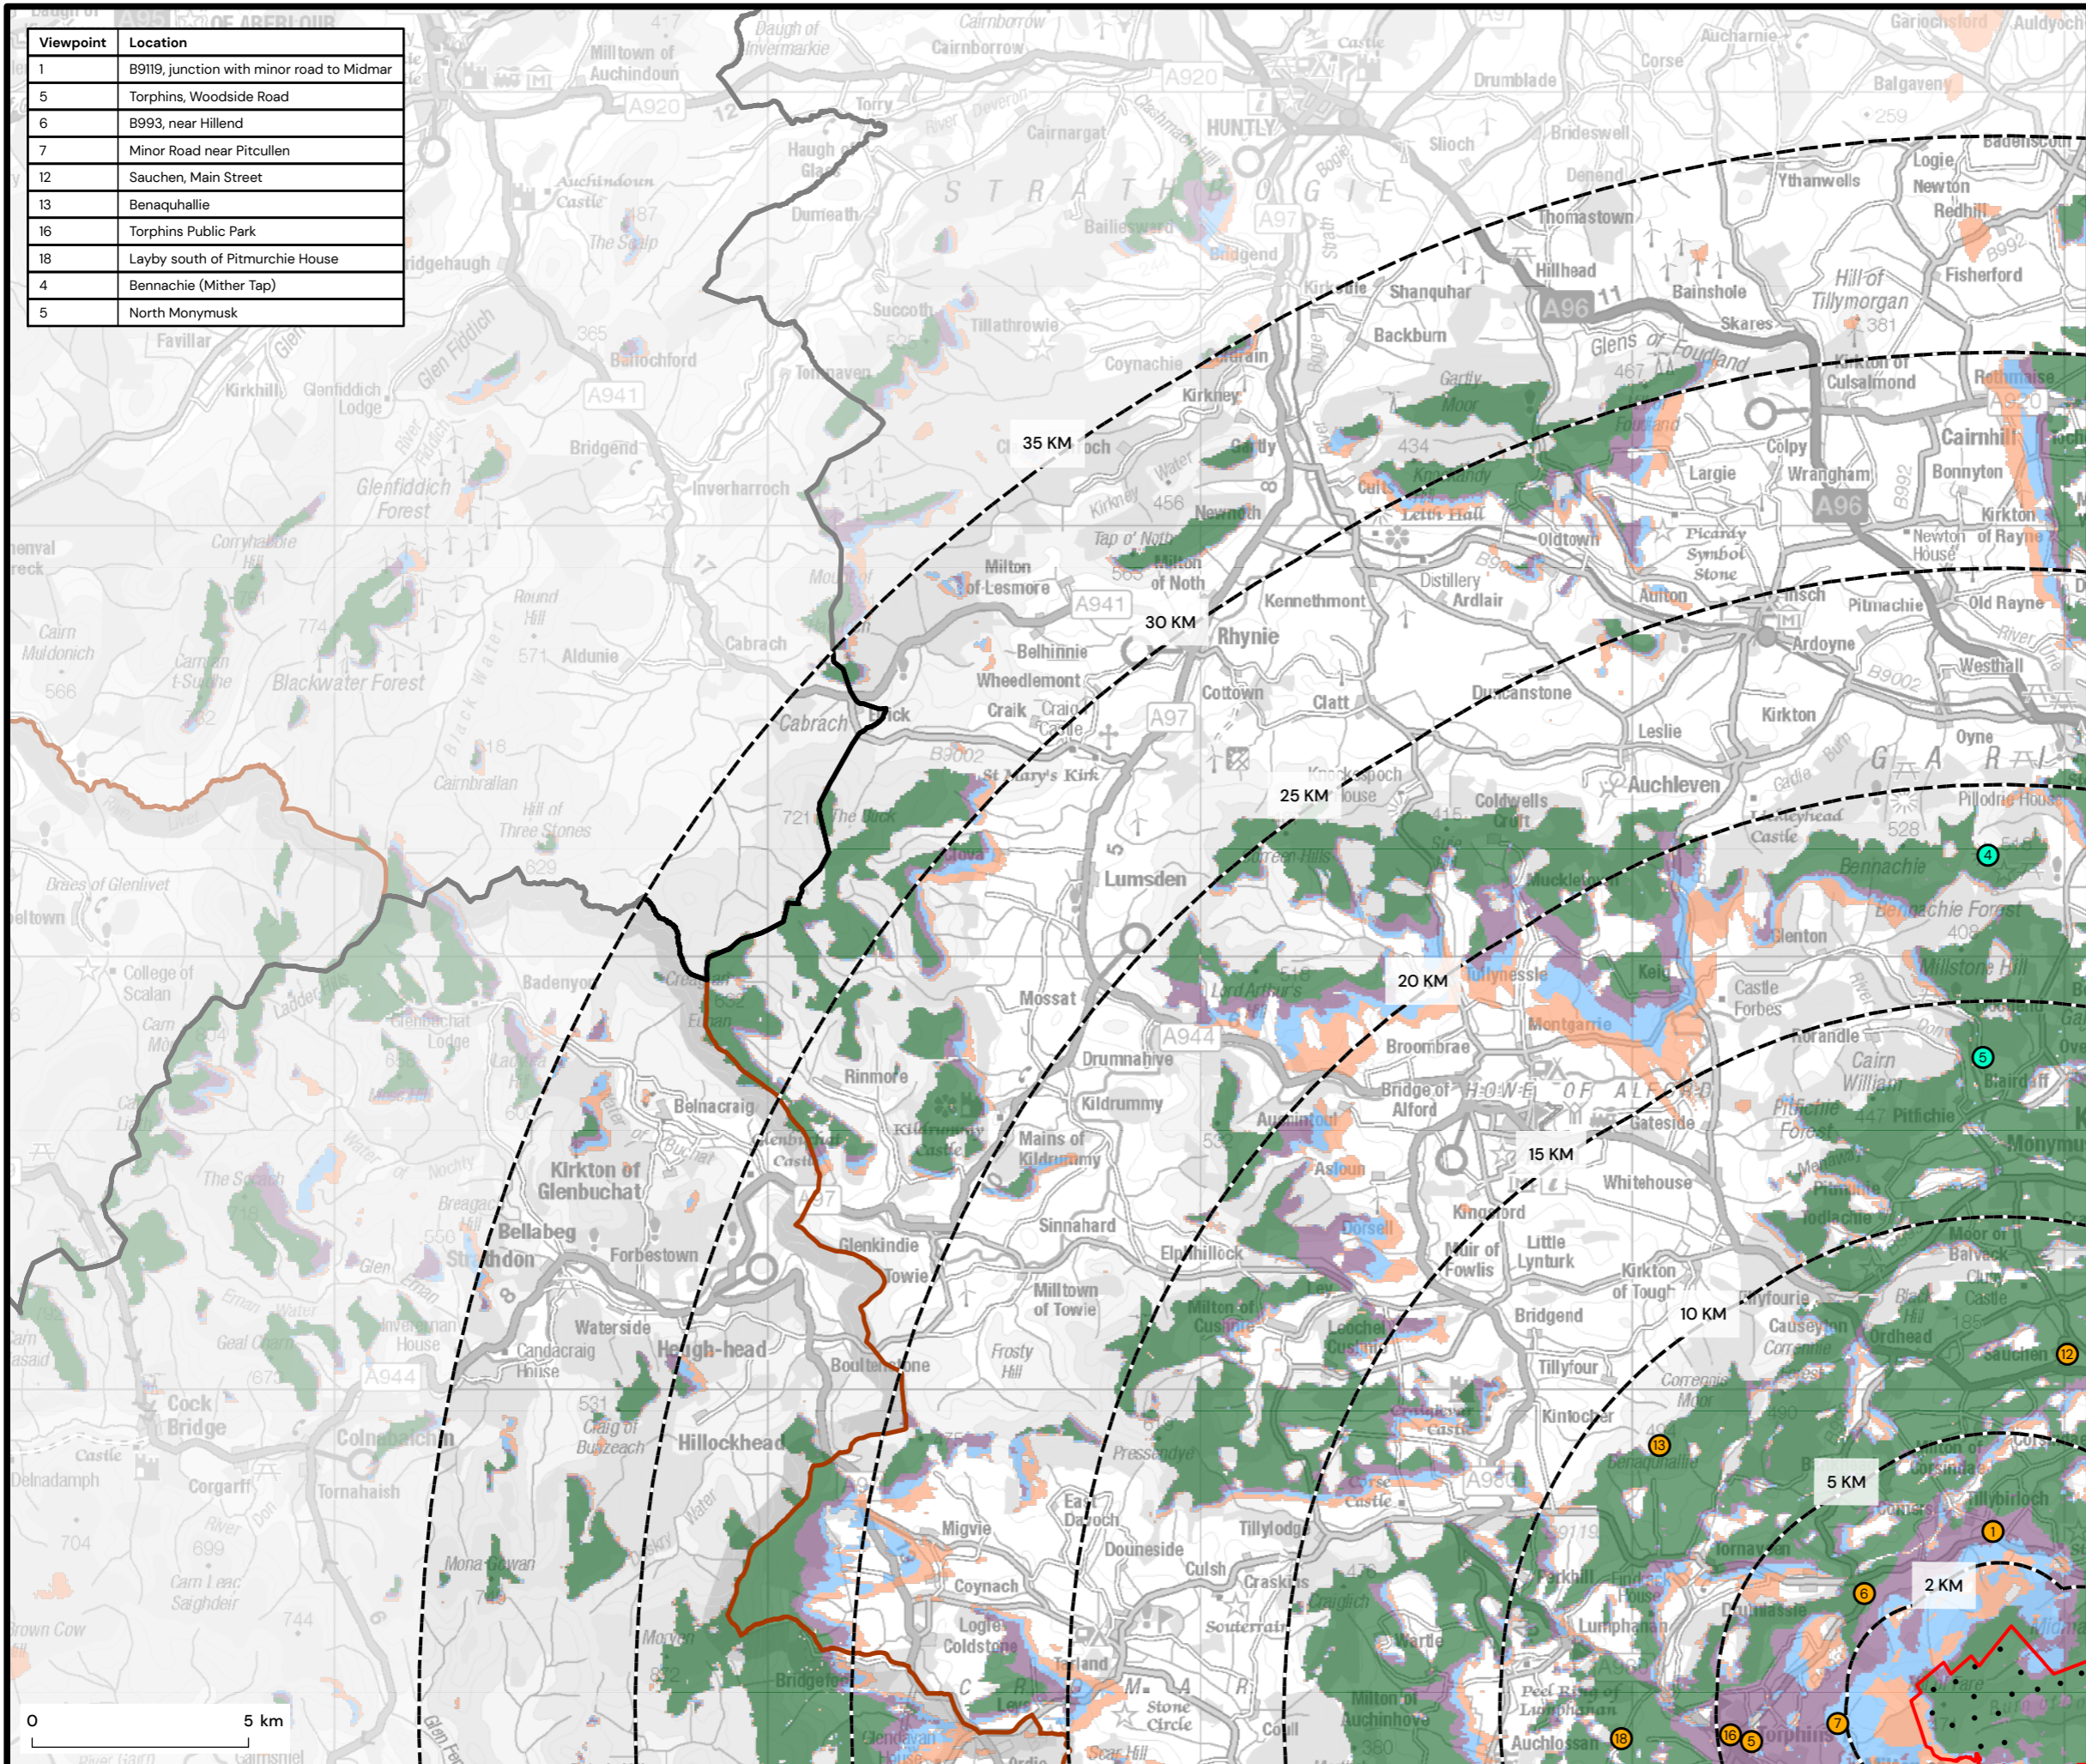

Viewpoint	Location
1	B9119, junction with minor road to Midmar
5	Torphins, Woodside Road
6	B993, near Hillend
7	Minor Road near Pitcullen
12	Sauchen, Main Street
13	Benaquhallie
16	Torphins Public Park
18	Layby south of Pitmurchie House
4	Bennachie (Mither Tap)
5	North Monymusk

HILL OF FARE WIND FARM

FIGURE 6.19

BLADE TIP ZTV TO 35 KM (NW QUADRANT) WITH VIEWPOINTS

© CROWN COPYRIGHT, ALL RIGHTS RESERVED. 2023 LICENCE NUMBER 0100031673.

KEY

- Site Boundary
- Proposed Turbines
- Study Area 35 km
- District Boundary
- Cairngorms National Park

LVIA Viewpoint

- Photomontage
- Wireline

Blade Tip Zone of Theoretical Visibility (180m and 200m)

- 1 to 4 turbines visible
- 5 to 8 turbines visible
- 9 to 12 turbines visible
- 13 to 16 turbines visible